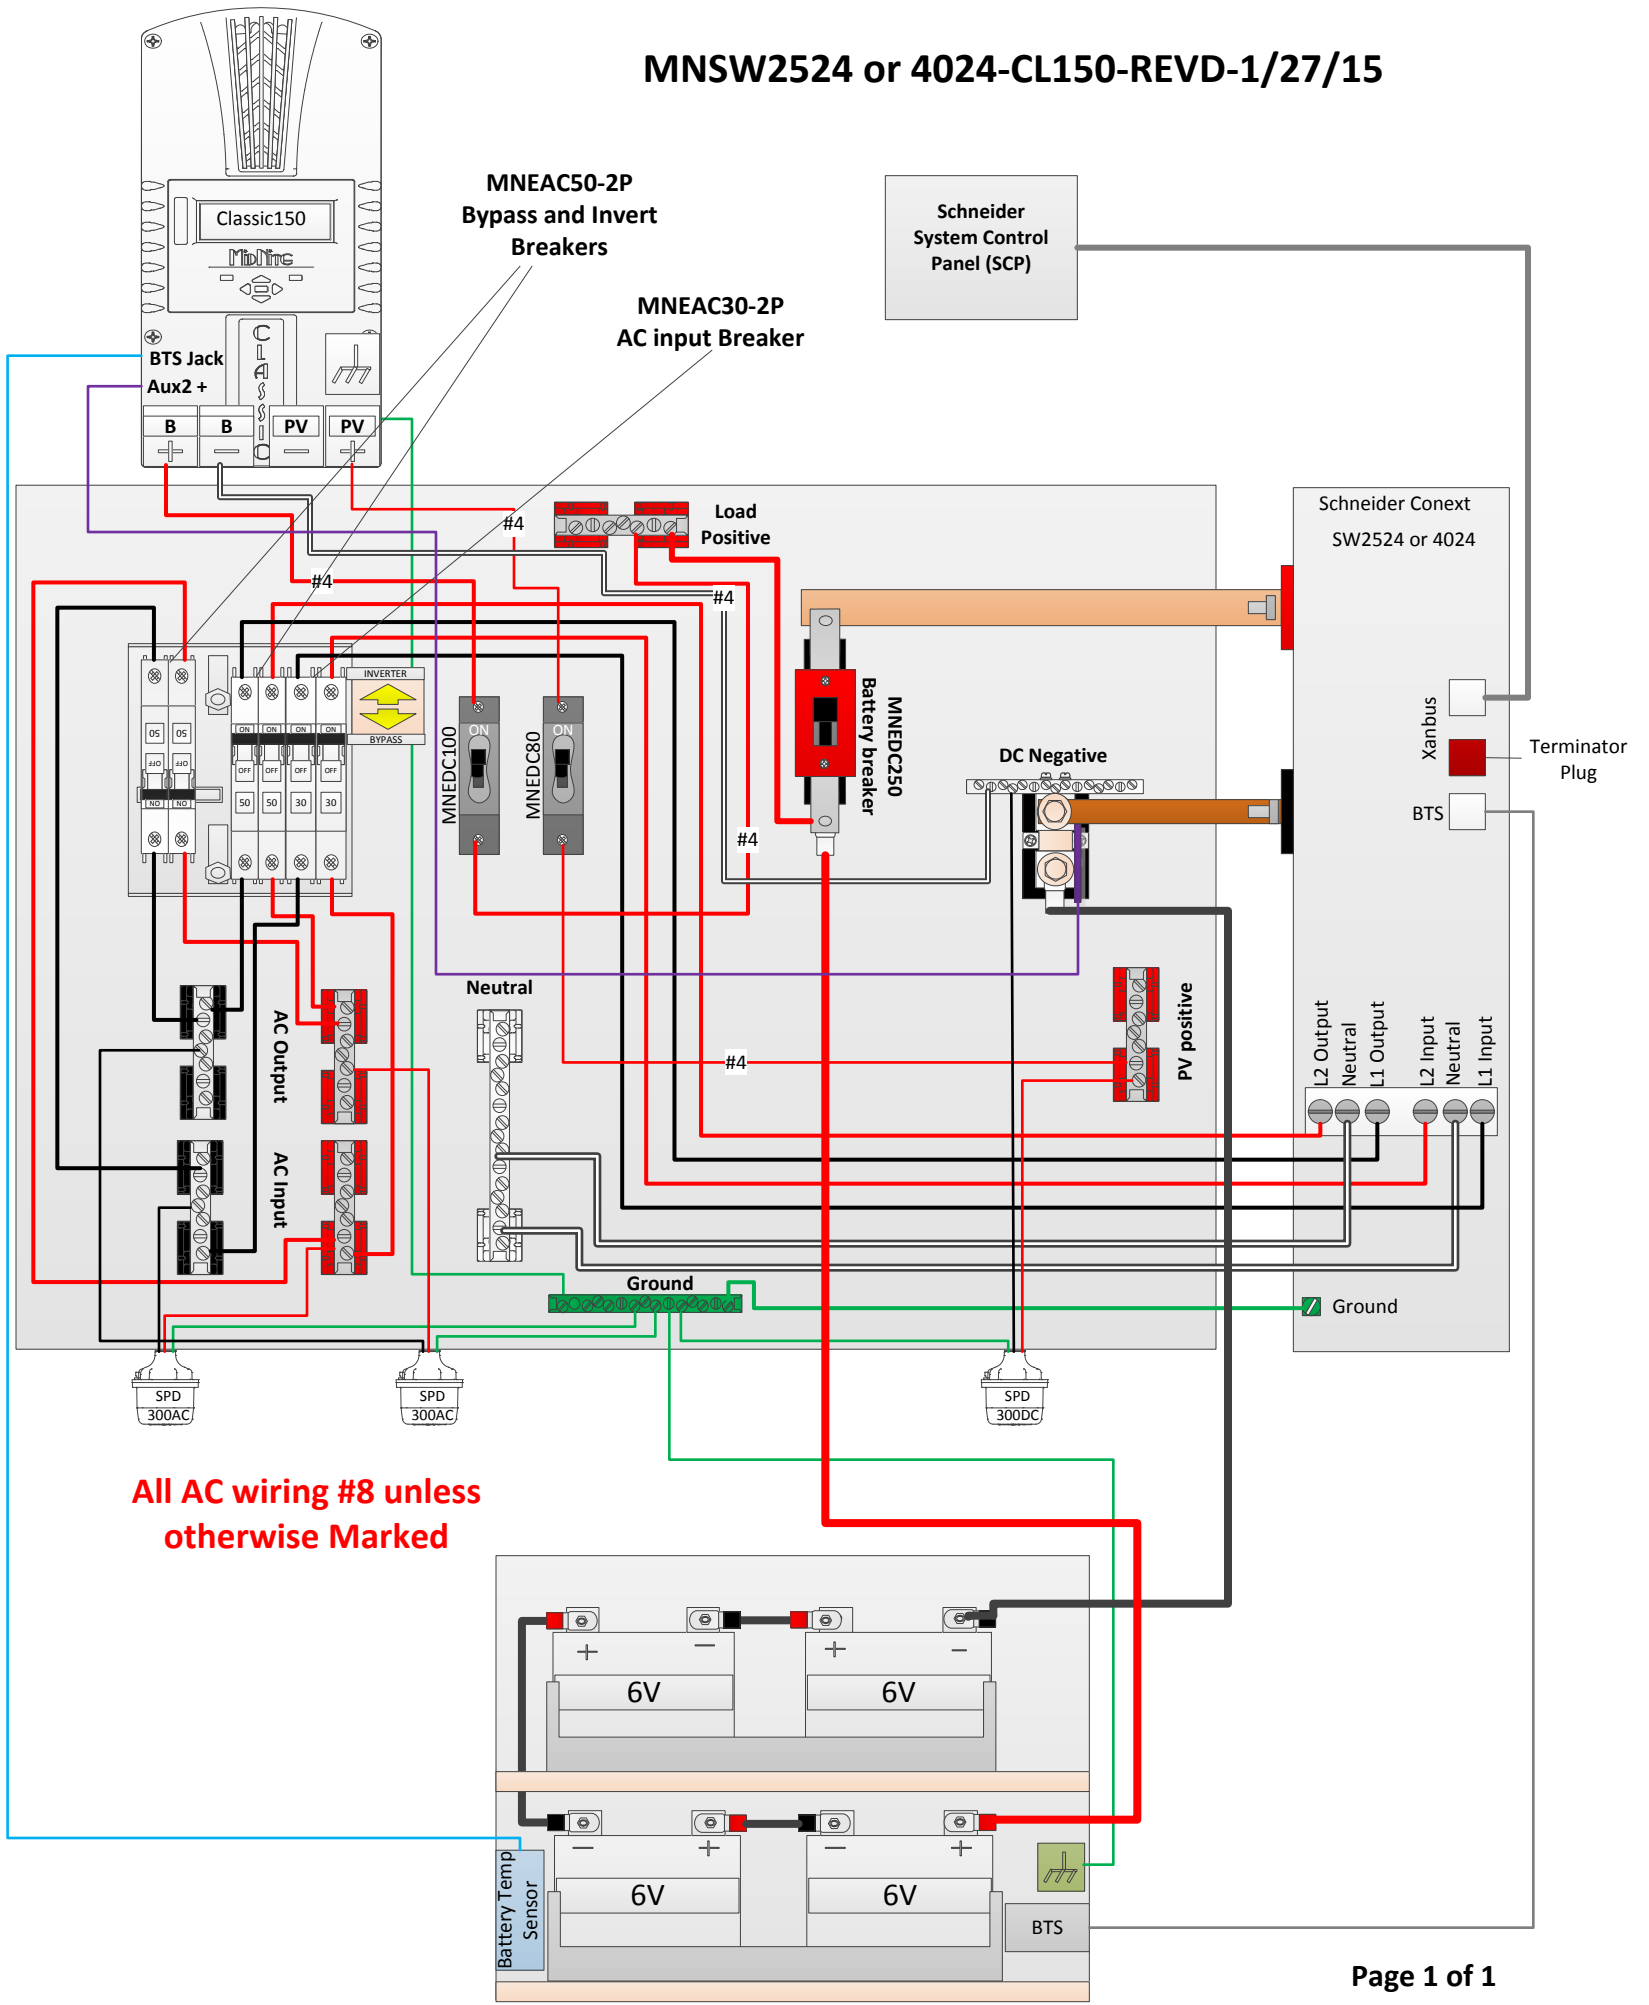

MNSW2524 or 4024-CL150-REVD-1/27/15

All AC wiring #8 unless otherwise Marked